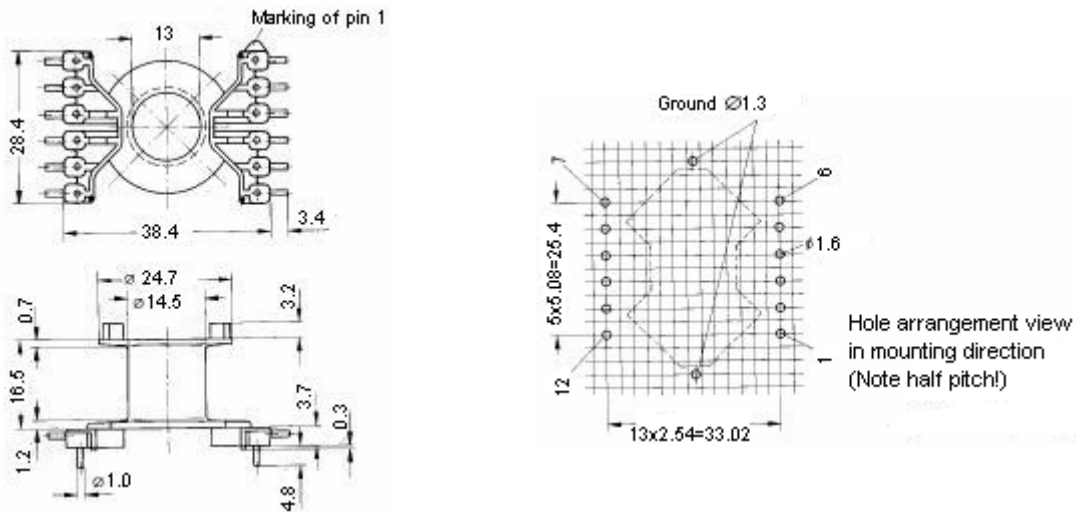

RM COILFORMERS & CORES

RM8 Coilformers & cores

All dimensions in mm.

RM8 Coilformer for power applications

All dimensions in mm.

Other versions available: RM8 low profile coilformer & cores.

RM COILFORMERS & CORES

RM12 Coilformers & cores

All dimensions in mm.

RM12 for power applications

All dimensions in mm.

Other versions available: RM12 coilformer & cores for nonlinear chokes, Pile-up coilformer for power applications, Low profile coilformers & cores.

RM COILFORMERS & CORES

RM14 Coilformers & cores

All dimensions in mm.

RM14 Coilformers for power applications

All dimensions in mm.

Other versions available: RM14 cores for nonlinear chokes & Low profile.