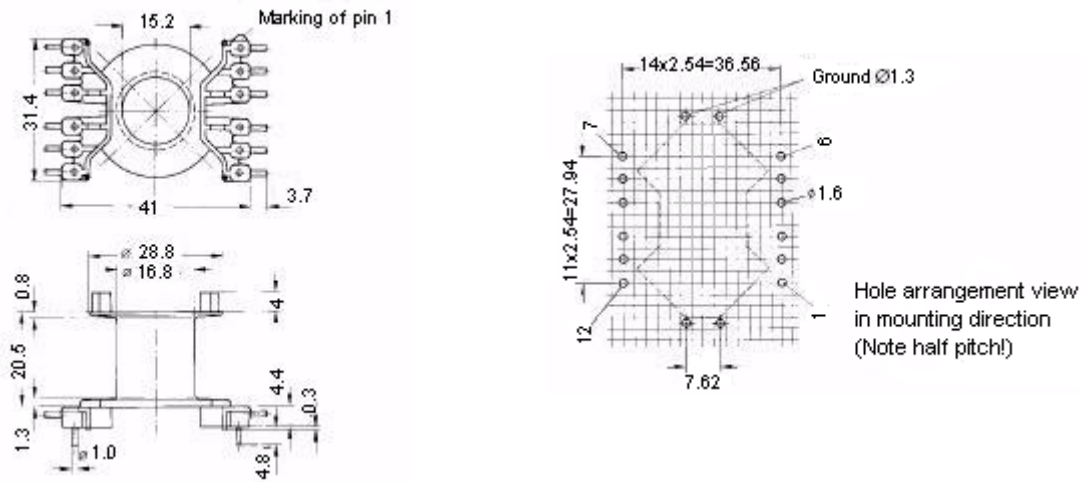

RM12 Coilformers & cores

All dimensions in mm.

RM12 for power applications

All dimensions in mm.

Other versions available: RM12 coilformer & cores for nonlinear chokes, Pile-up coilformer for power applications, Low profile coilformers & cores.

RM COILFORMERS & CORES

RM14 Coilformers & cores

All dimensions in mm.

RM14 Coilformers for power applications

All dimensions in mm.

Other versions available: RM14 cores for nonlinear chokes & Low profile.