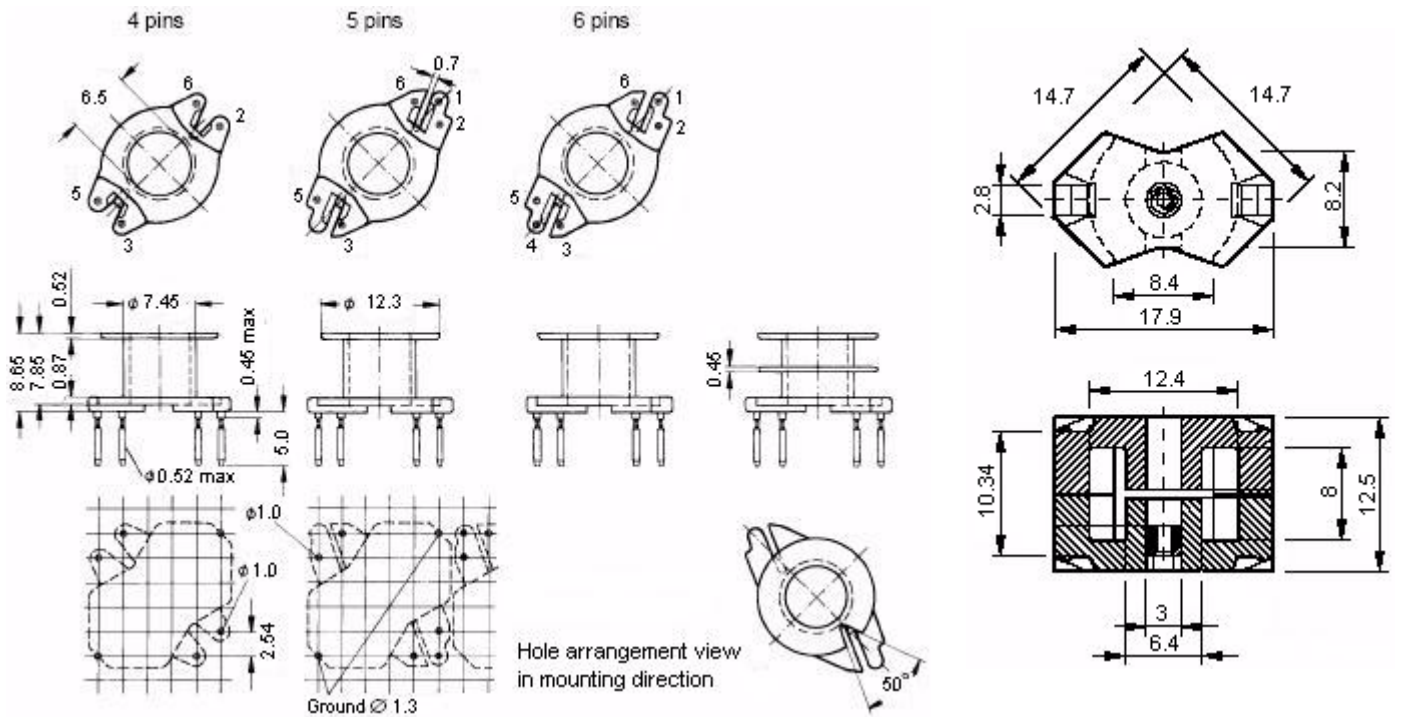

RM COILFORMERS & CORES

RM4 Coilformers & cores

All dimensions in mm.

Other versions available: RM4 low profile coilformer & cores & RM4 low profile SMD coilformer.

RM COILFORMERS & CORES

RM5 Coilformers & cores

All dimensions in mm.

Other versions available: RM5 low profile coilformer & cores & RM5 low profile SMD coilformer.

RM6 Coilformers & cores

All dimensions in mm.

RM COILFORMERS & CORES

RM6 Coilformer for power applications

RM12 Coilformers & cores

All dimensions in mm.

RM12 for power applications

All dimensions in mm.

Other versions available: RM12 coilformer & cores for nonlinear chokes, Pile-up coilformer for power applications, Low profile coilformers & cores.

RM COILFORMERS & CORES

RM14 Coilformers & cores

All dimensions in mm.

RM14 Coilformers for power applications

All dimensions in mm.

Other versions available: RM14 cores for nonlinear chokes & Low profile.