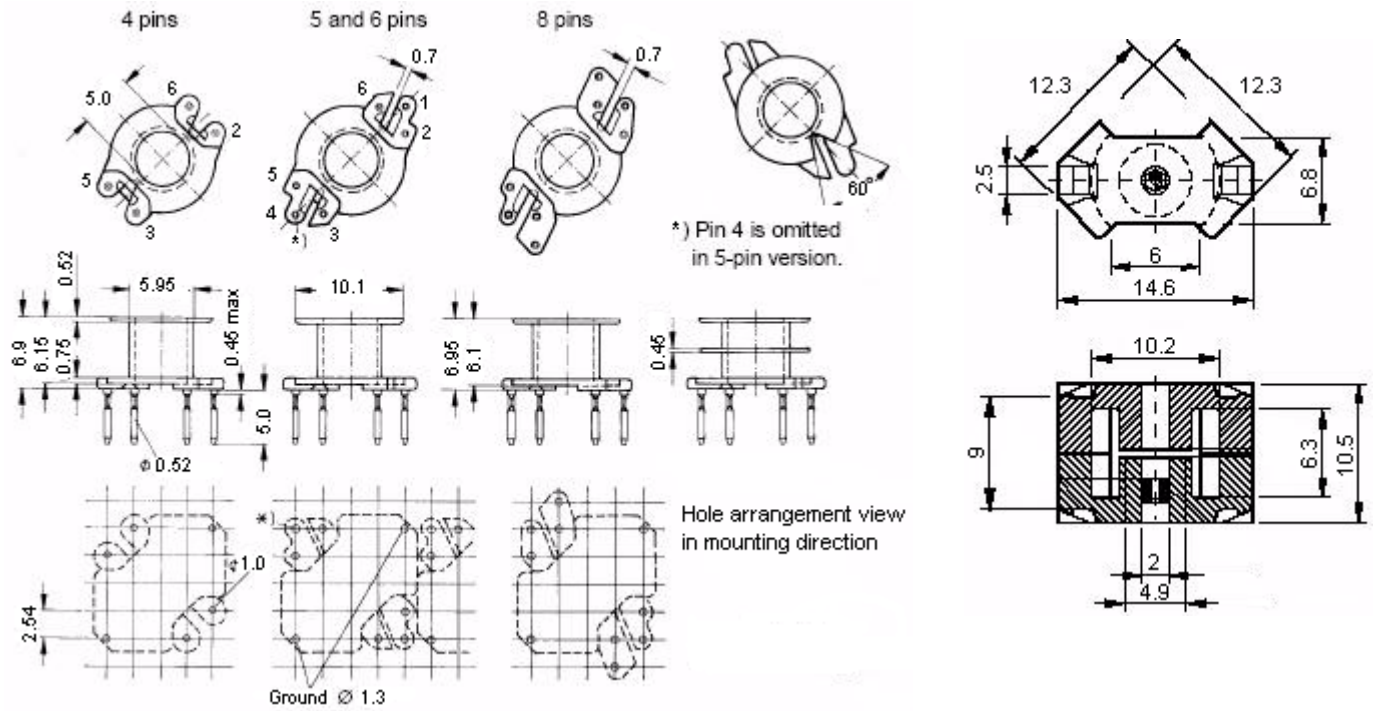

RM COILFORMERS & CORES

RM4 Coilformers & cores

All dimensions in mm.

Other versions available: RM4 low profile coilformer & cores & RM4 low profile SMD coilformer.

RM COILFORMERS & CORES

RM5 Coilformers & cores

All dimensions in mm.

Other versions available: RM5 low profile coilformer & cores & RM5 low profile SMD coilformer.

RM6 Coilformers & cores

All dimensions in mm.

RM COILFORMERS & CORES

RM6 Coilformer for power applications

RM12 Coilformers & cores

All dimensions in mm.

RM12 for power applications

All dimensions in mm.

Other versions available: RM12 coilformer & cores for nonlinear chokes, Pile-up coilformer for power applications, Low profile coilformers & cores.

RM COILFORMERS & CORES

RM14 Coilformers & cores

All dimensions in mm.

RM14 Coilformers for power applications

All dimensions in mm.

Other versions available: RM14 cores for nonlinear chokes & Low profile.