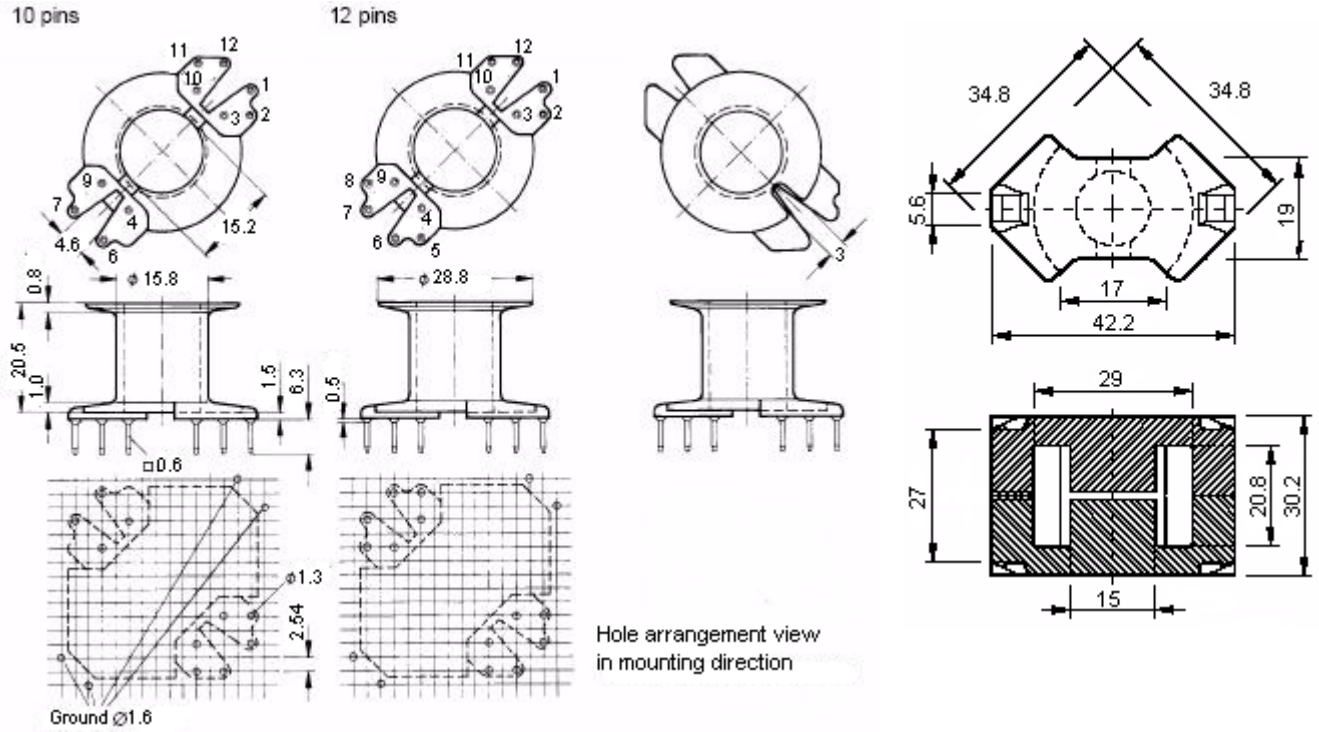

RM COILFORMERS & CORES

RM8 Coilformers & cores

All dimensions in mm.

RM8 Coilformer for power applications

All dimensions in mm.

Other versions available: RM8 low profile coilformer & cores.

RM COILFORMERS & CORES

RM12 Coilformers & cores

All dimensions in mm.

RM12 for power applications

All dimensions in mm.

Other versions available: RM12 coilformer & cores for nonlinear chokes, Pile-up coilformer for power applications, Low profile coilformers & cores.

RM COILFORMERS & CORES

RM14 Coilformers & cores

All dimensions in mm.

RM14 Coilformers for power applications

All dimensions in mm.

Other versions available: RM14 cores for nonlinear chokes & Low profile.