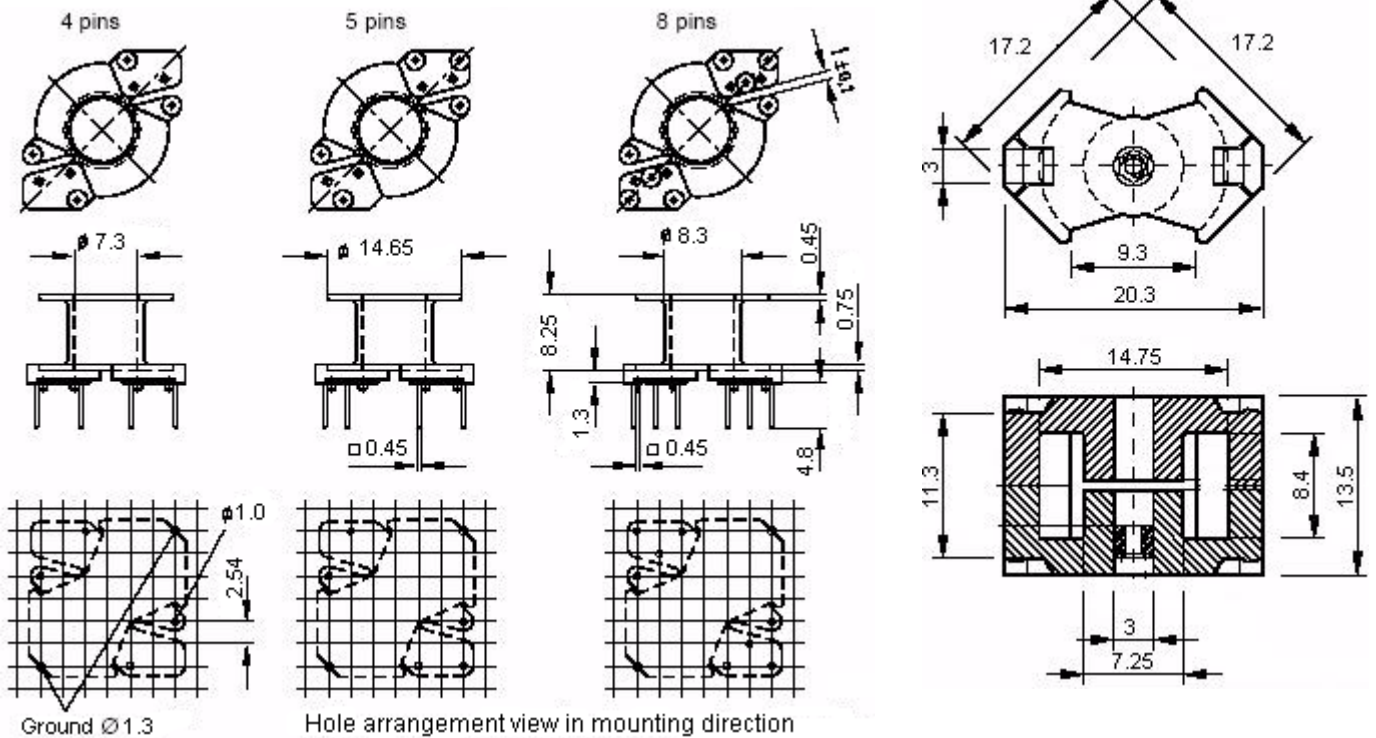

All dimensions in mm.

Other versions available: RM5 low profile coilformer & cores & RM5 low profile SMD coilformer.

RM6 Coilformers & cores

All dimensions in mm.

RM COILFORMERS & CORES

RM6 Coilformer for power applications

All dimensions in mm.

Other versions available: RM6 low profile coilformer & cores & RM6 low profile SMD coilformer.

RM7 Coilformers & cores

All dimensions in mm.

Other versions available: RM7 low profile coilformer & cores.

RM12 Coilformers & cores

All dimensions in mm.

RM12 for power applications

All dimensions in mm.

Other versions available: RM12 coilformer & cores for nonlinear chokes, Pile-up coilformer for power applications, Low profile coilformers & cores.

RM COILFORMERS & CORES

RM14 Coilformers & cores

All dimensions in mm.

RM14 Coilformers for power applications

All dimensions in mm.

Other versions available: RM14 cores for nonlinear chokes & Low profile.