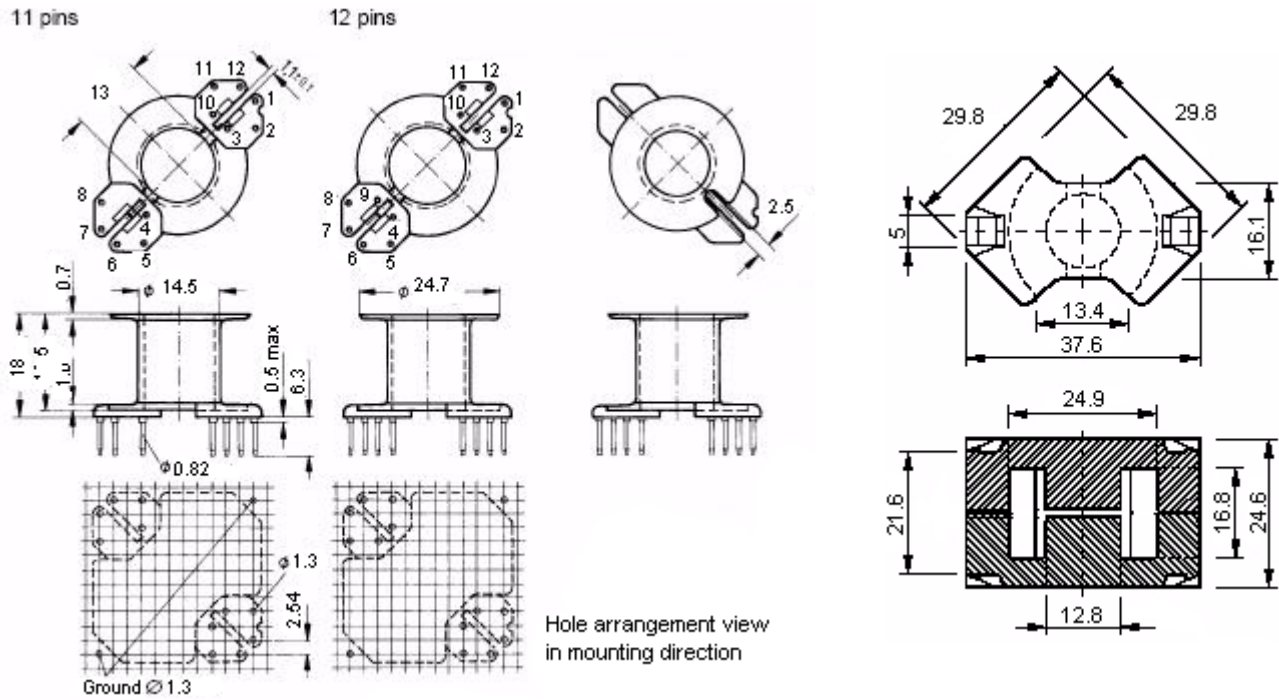

RM COILFORMERS & CORES

RM8 Coilformers & cores

All dimensions in mm.

RM8 Coilformer for power applications

All dimensions in mm.

Other versions available: RM8 low profile coilformer & cores.

RM COILFORMERS & CORES

RM12 Coilformers & cores

All dimensions in mm.

RM12 for power applications

All dimensions in mm.

Other versions available: RM12 coilformer & cores for nonlinear chokes, Pile-up coilformer for power applications, Low profile coilformers & cores.

RM COILFORMERS & CORES

RM14 Coilformers & cores

All dimensions in mm.

RM14 Coilformers for power applications

All dimensions in mm.

Other versions available: RM14 cores for nonlinear chokes & Low profile.