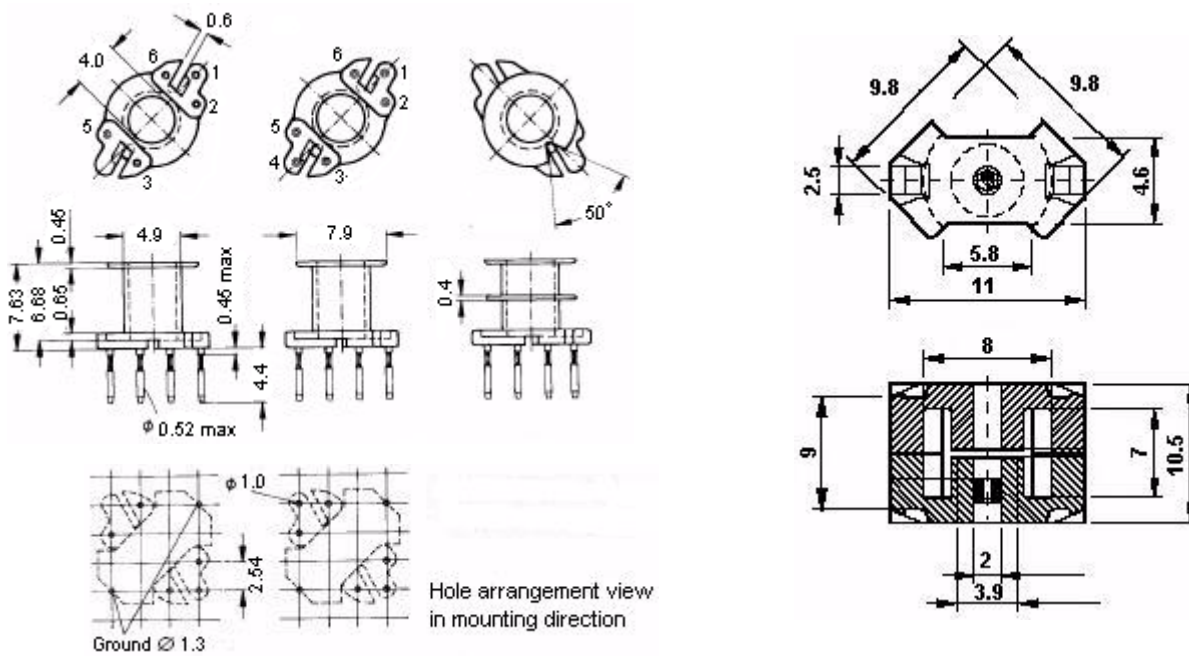

RM COILFORMERS & CORES

RM4 Coilformers & cores

All dimensions in mm.

Other versions available: RM4 low profile coilformer & cores & RM4 low profile SMD coilformer.

RM COILFORMERS & CORES

RM5 Coilformers & cores

All dimensions in mm.

Other versions available: RM5 low profile coilformer & cores & RM5 low profile SMD coilformer.

RM6 Coilformers & cores

All dimensions in mm.

RM COILFORMERS & CORES

RM6 Coilformer for power applications

RM12 Coilformers & cores

All dimensions in mm.

RM12 for power applications

All dimensions in mm.

Other versions available: RM12 coilformer & cores for nonlinear chokes, Pile-up coilformer for power applications, Low profile coilformers & cores.

RM COILFORMERS & CORES

RM14 Coilformers & cores

All dimensions in mm.

RM14 Coilformers for power applications

All dimensions in mm.

Other versions available: RM14 cores for nonlinear chokes & Low profile.