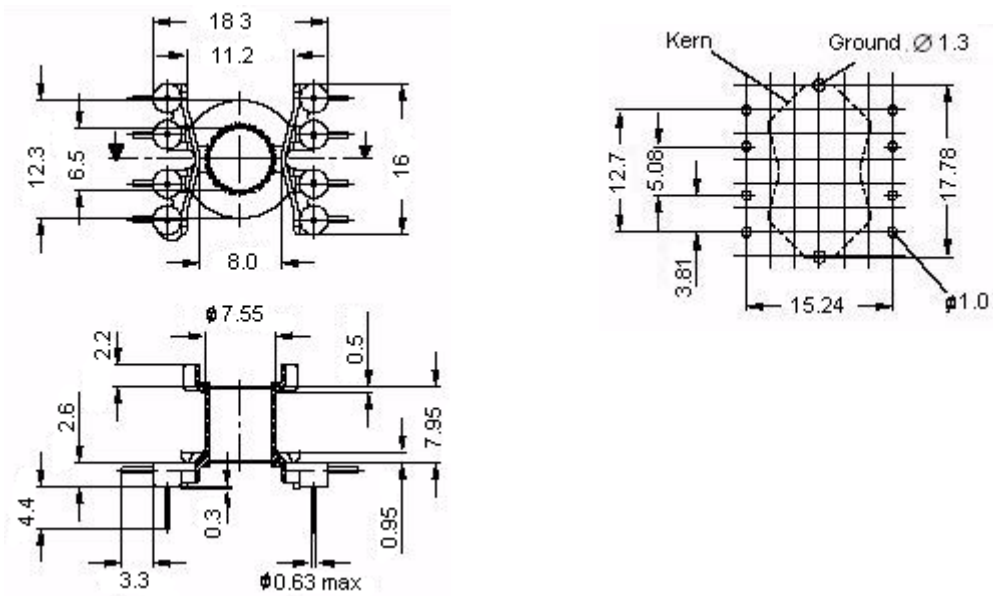

All dimensions in mm.

Other versions available: RM5 low profile coilformer & cores & RM5 low profile SMD coilformer.

RM6 Coilformers & cores

All dimensions in mm.

RM COILFORMERS & CORES

RM6 Coilformer for power applications

All dimensions in mm.

Other versions available: RM6 low profile coilformer & cores & RM6 low profile SMD coilformer.

RM7 Coilformers & cores

All dimensions in mm.

Other versions available: RM7 low profile coilformer & cores.