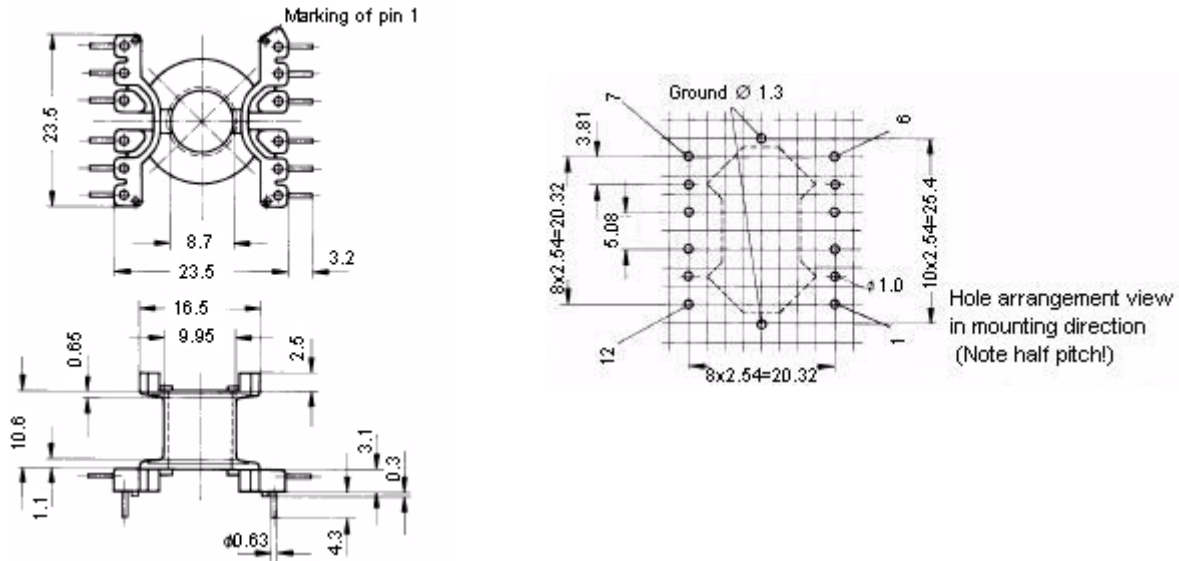

RM COILFORMERS & CORES

RM8 Coilformers & cores

All dimensions in mm.

RM8 Coilformer for power applications

All dimensions in mm.

Other versions available: RM8 low profile coilformer & cores.

RM COILFORMERS & CORES

RM12 Coilformers & cores

All dimensions in mm.

RM12 for power applications

All dimensions in mm.

Other versions available: RM12 coilformer & cores for nonlinear chokes, Pile-up coilformer for power applications, Low profile coilformers & cores.

RM COILFORMERS & CORES

RM14 Coilformers & cores

All dimensions in mm.

RM14 Coilformers for power applications

All dimensions in mm.

Other versions available: RM14 cores for nonlinear chokes & Low profile.